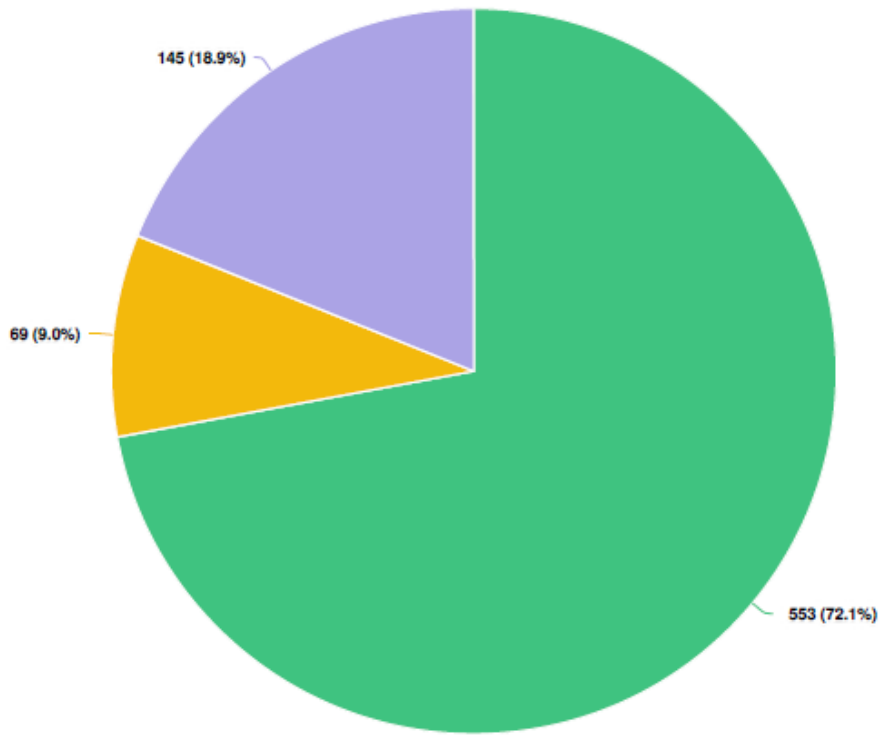

When you think about the City of Cornwall's actions to address climate change, should the City do...

Question options

- ☐ About the same
- ☐ Less
- ☐ More

Mandatory Question (767 response(s))

Question type: Radio Button Question