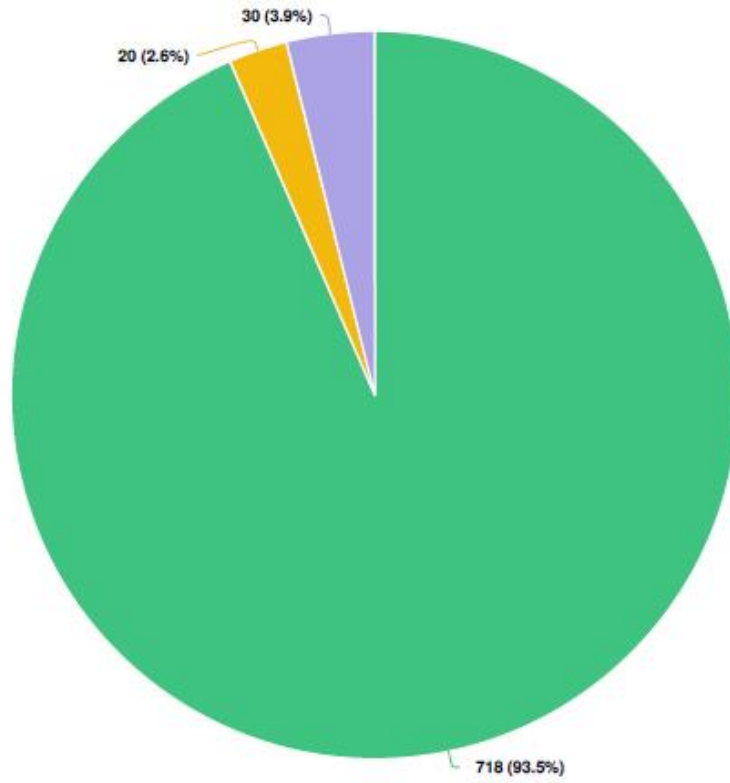

The City's current tree cover is 30%. Would you support planting more trees?

Question options

- ☐ Unsure
- ☐ No
- ☒ Yes

Mandatory Question (768 response(s))

Question type: Radio Button Question