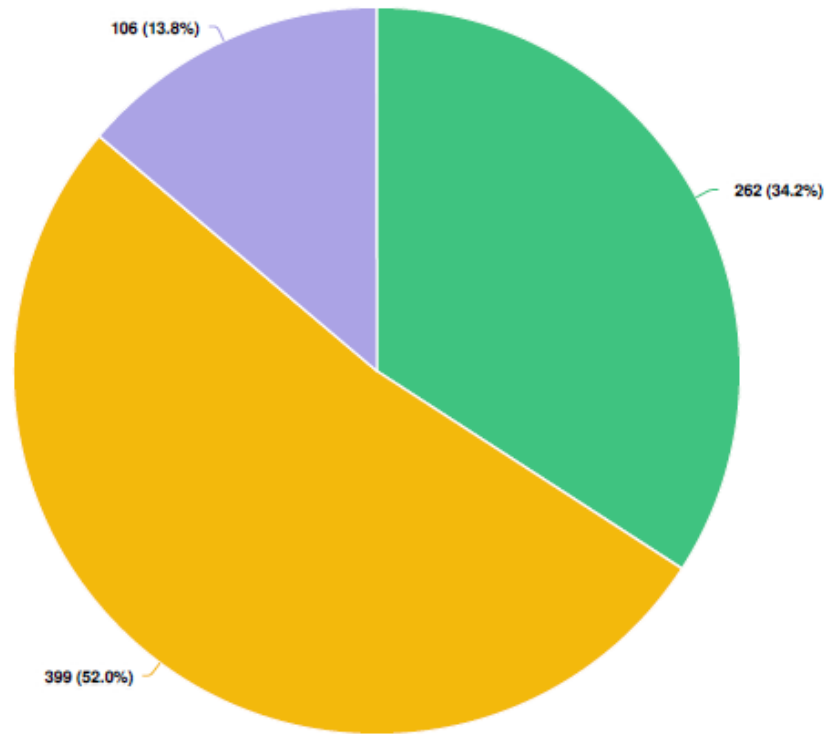

How much impact do you think your municipality can have on climate change?

Question options

- Big Impact
- Some Impact
- No Impact

Mandatory Question (767 response(s))